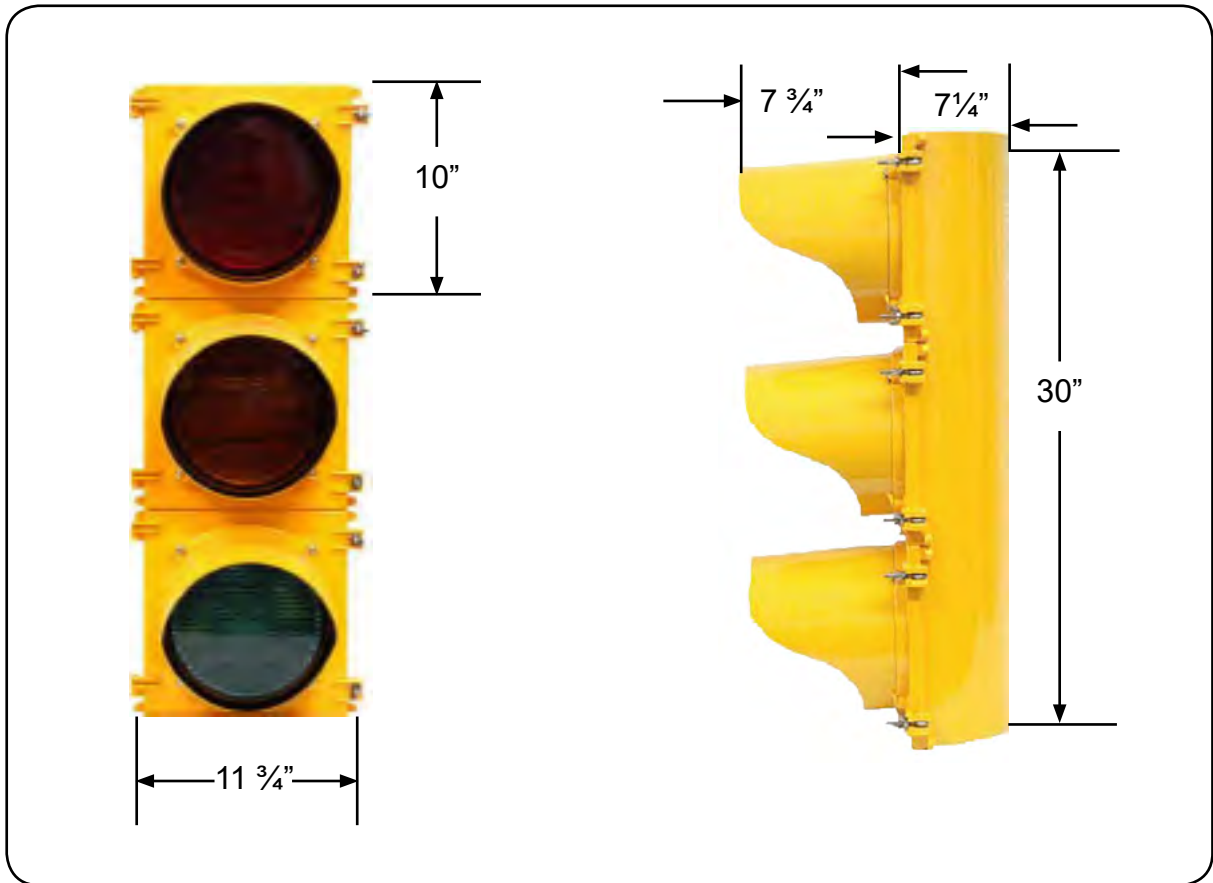

## DOOR

Two stainless steel captive eye-bolts and wing-nuts provide access to the inside of the housing. Hinge pins are stainless steel. All screw holes are 10-32 brass inserts, ultrasonically inserted.

## VISOR

The removable twist-on visor is secured to the door with stainless steel hardware. Cap, tunnel and full circle visors are available.

## MOUNTING EASE

Positive positioning and locking are achieved through the use of serrated brackets, mast arm, or span wire fittings that mate with the serrated openings top or bottom.

# DIMENTIONS